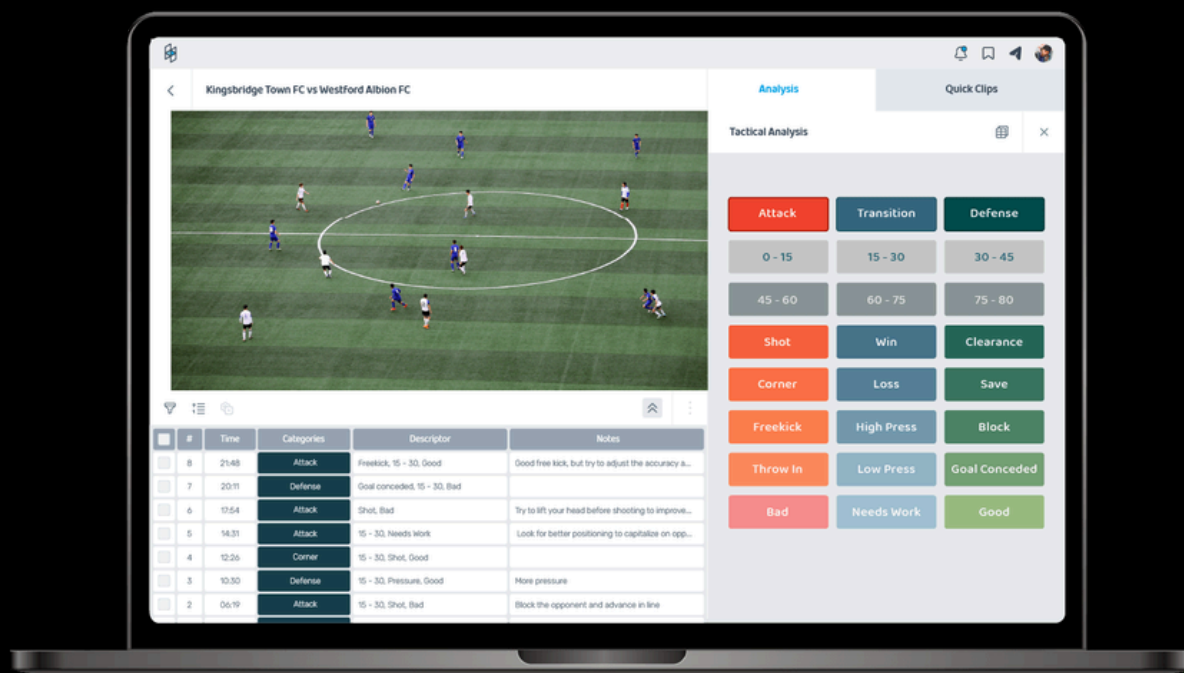

### **Professional video analysis curated for universities and colleges**

Move beyond the limitations of fixed lab environments by combining the power of Nacsport desktop software with the flexibility of Nacsport Hub. This integrated offline and online ecosystem provides a 360° approach to performance analysis, allowing students to master professional workflows in the lab and continue their collaborative coursework on any device, from any location.

## Unrestricted tagging

Every student gets unlimited tagging and presentation windows, so they are never capped on their coursework and learning.

## Superior control

Every plan includes 5 Super Admin accounts to oversee the platform, plus scalable Admin accounts for lecturers to manage specific student groups.